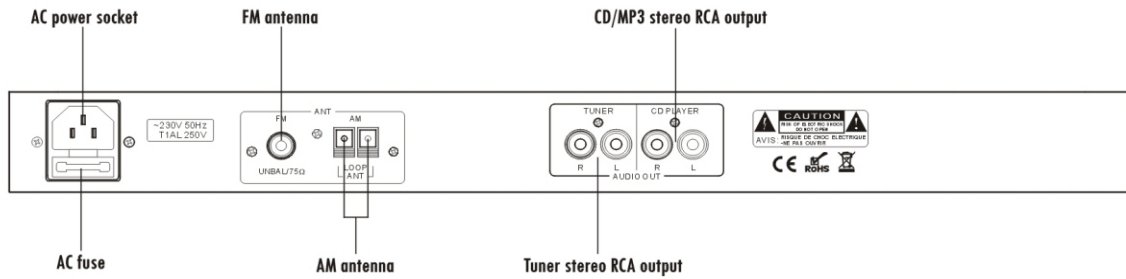

Rear Panel T-2221