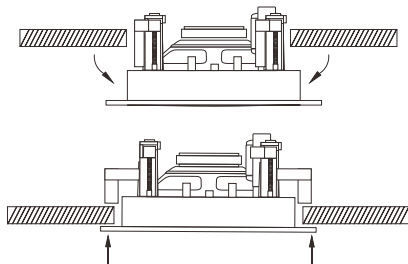

Ceiling Speaker  
T-208A

**ECONOMIC  
& HOT**

<b>Model</b>	T-208A
<b>Power Taps @ 100V</b>	3.75W, 7.5W, 15W, 30W
<b>Power Taps @ 70V</b>	1.87W, 3.75W, 7.5W, 15W
<b>Impedance</b>	Black: Com Blue: 2.6K $\Omega$ Red: 1.3K $\Omega$ Green: 670 $\Omega$ White: 330 $\Omega$
<b>SPL(1W/1M)</b>	94dB
<b>Max. SPL (Rated W/1M)</b>	109dB
<b>Frequency Response (-10dB)</b>	60-20KHz
<b>Finish</b>	Baffle: ABS, White Grille: Steel, White
<b>Speaker Driver</b>	8" x 1 1.5" x 1
<b>Cutout Size</b>	245mm
<b>Dimensions</b>	280 x 80mm
<b>Weight</b>	1.6Kg
<b>Mounting</b>	Flush-mount dog ears