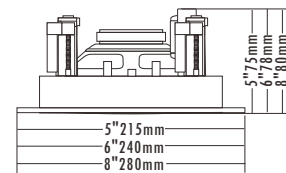

Ceiling Speaker  
T-208A

**ECONOMIC  
& HOT**

<b>Model</b>	T-208A
<b>Power Taps @ 100V</b>	3.75W, 7.5W, 15W, 30W
<b>Power Taps @ 70V</b>	1.87W, 3.75W, 7.5W, 15W
<b>Impedance</b>	Black: Com Blue: 2.6K $\Omega$ Red: 1.3K $\Omega$ Green: 670 $\Omega$ White: 330 $\Omega$
<b>SPL(1W/1M)</b>	94dB
<b>Max. SPL (Rated W/1M)</b>	109dB
<b>Frequency Response (-10dB)</b>	60-20KHz
<b>Finish</b>	Baffle: ABS, White Grille: Steel, White
<b>Speaker Driver</b>	8" x 1 1.5" x 1
<b>Cutout Size</b>	245mm
<b>Dimensions</b>	280 x 80mm
<b>Weight</b>	1.6Kg
<b>Mounting</b>	Flush-mount dog ears