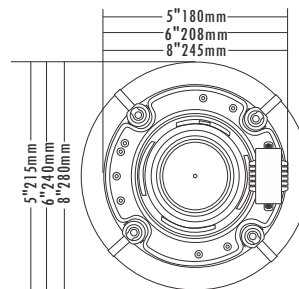

Ceiling Speaker  
T-208A

**ECONOMIC  
& HOT**

<b>Model</b>	T-208A
<b>Power Taps @ 100V</b>	3.75W, 7.5W, 15W, 30W
<b>Power Taps @ 70V</b>	1.87W, 3.75W, 7.5W, 15W
<b>Impedance</b>	Black: Com Blue: 2.6K $\Omega$ Red: 1.3K $\Omega$ Green: 670 $\Omega$ White: 330 $\Omega$
<b>SPL(1W/1M)</b>	94dB
<b>Max. SPL (Rated W/1M)</b>	109dB
<b>Frequency Response (-10dB)</b>	60-20KHz
<b>Finish</b>	Baffle: ABS, White Grille: Steel, White
<b>Speaker Driver</b>	8" x 1 1.5" x 1
<b>Cutout Size</b>	245mm
<b>Dimensions</b>	280 x 80mm
<b>Weight</b>	1.6Kg
<b>Mounting</b>	Flush-mount dog ears