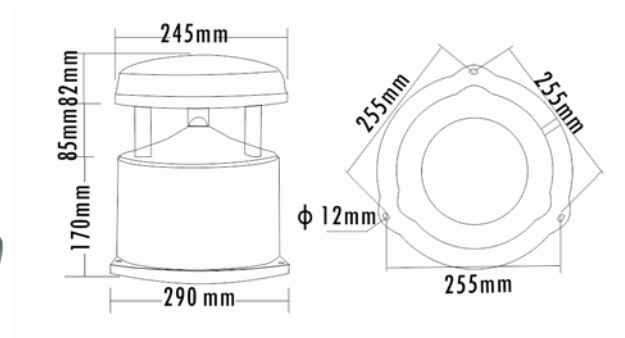

## T-1910S

Model	T-1910S
Power Taps @100V	12.5W, 25W
Power Taps @70V	6.3W, 12.5W
Impedance	Black: Com White: 800Ω Green: 400Ω
SPL(1W/1M)	95dB
Frequency Response (-10dB)	120-15KHz
Finish	ABS
Speaker Driver	6.5"
IP Rate	IP x 6
Cutout Size	255 x 255 x 255 mm
Dimensions(mm)	H:337
Weight	2.8Kg