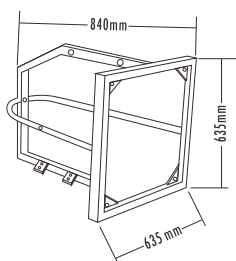

T-2700MB

Mounting Bracket

Dimensions: 635 x 840mm

Model	T-2700
Power Taps @100V	150W
Power Taps @70V	75W
Impedance	Black: Com White: 67Ω
SPL(1W/1M)	104dB
Max. SPL (Rated W/1M)	124dB
Frequency Response (-10dB)	120~18KHz
Finish	Baffle: Organic resin, Black Grille: Steel, Black
Speaker Driver	12" x 1 1.3H x 1
IP Rate	IP x 6
Dimensions	576 x 576 x 830mm
Weight	31.5Kg
Mounting	With mounting bracket fixed by screw